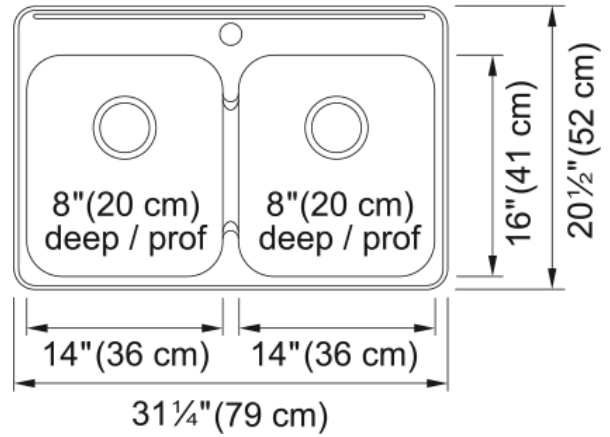

# Steel Queen Drop In Sink QDL2031-8-1N | 101.0620.184

### Product Dimensions

Exterior size: right to left	31.248
Exterior size: front to back	20.472
Large bowl size: right to left	14
Large bowl size: front to back	16
Large bowl: depth	7.087
Small bowl size: right to left	14
Small bowl size: front to back	16
Small bowl: depth	7.087

### Installation

Minimum cabinet size	33"
----------------------	-----